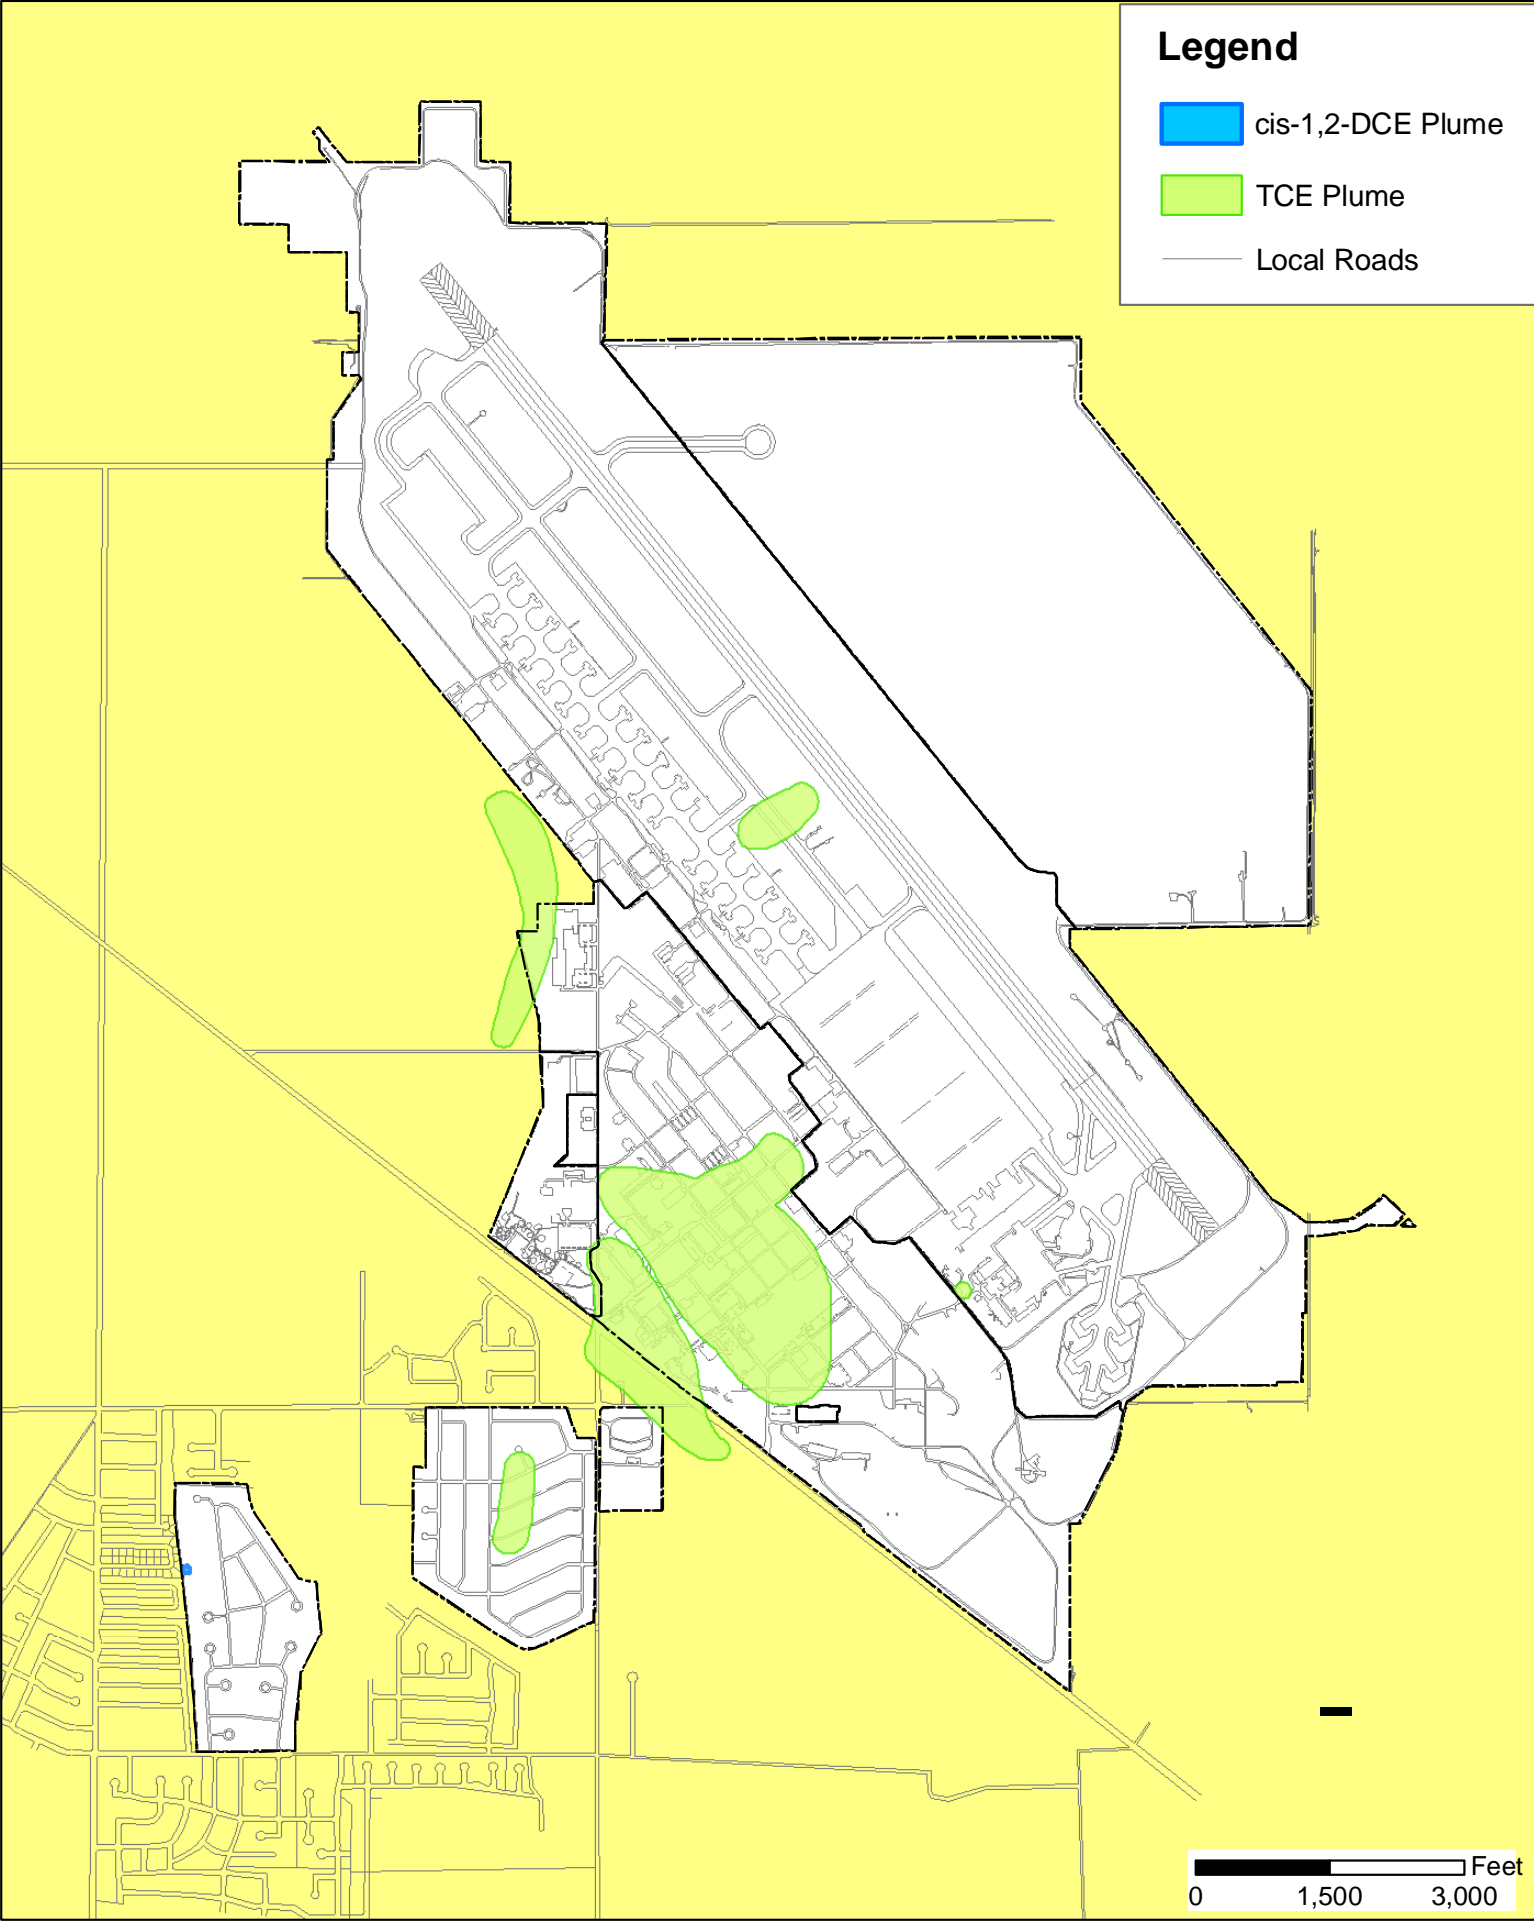

Former Castle AFB

Groundwater Plume Map

Legend

-  cis-1,2-DCE Plume
-  TCE Plume
-  Local Roads

0 1,500 3,000 Feet