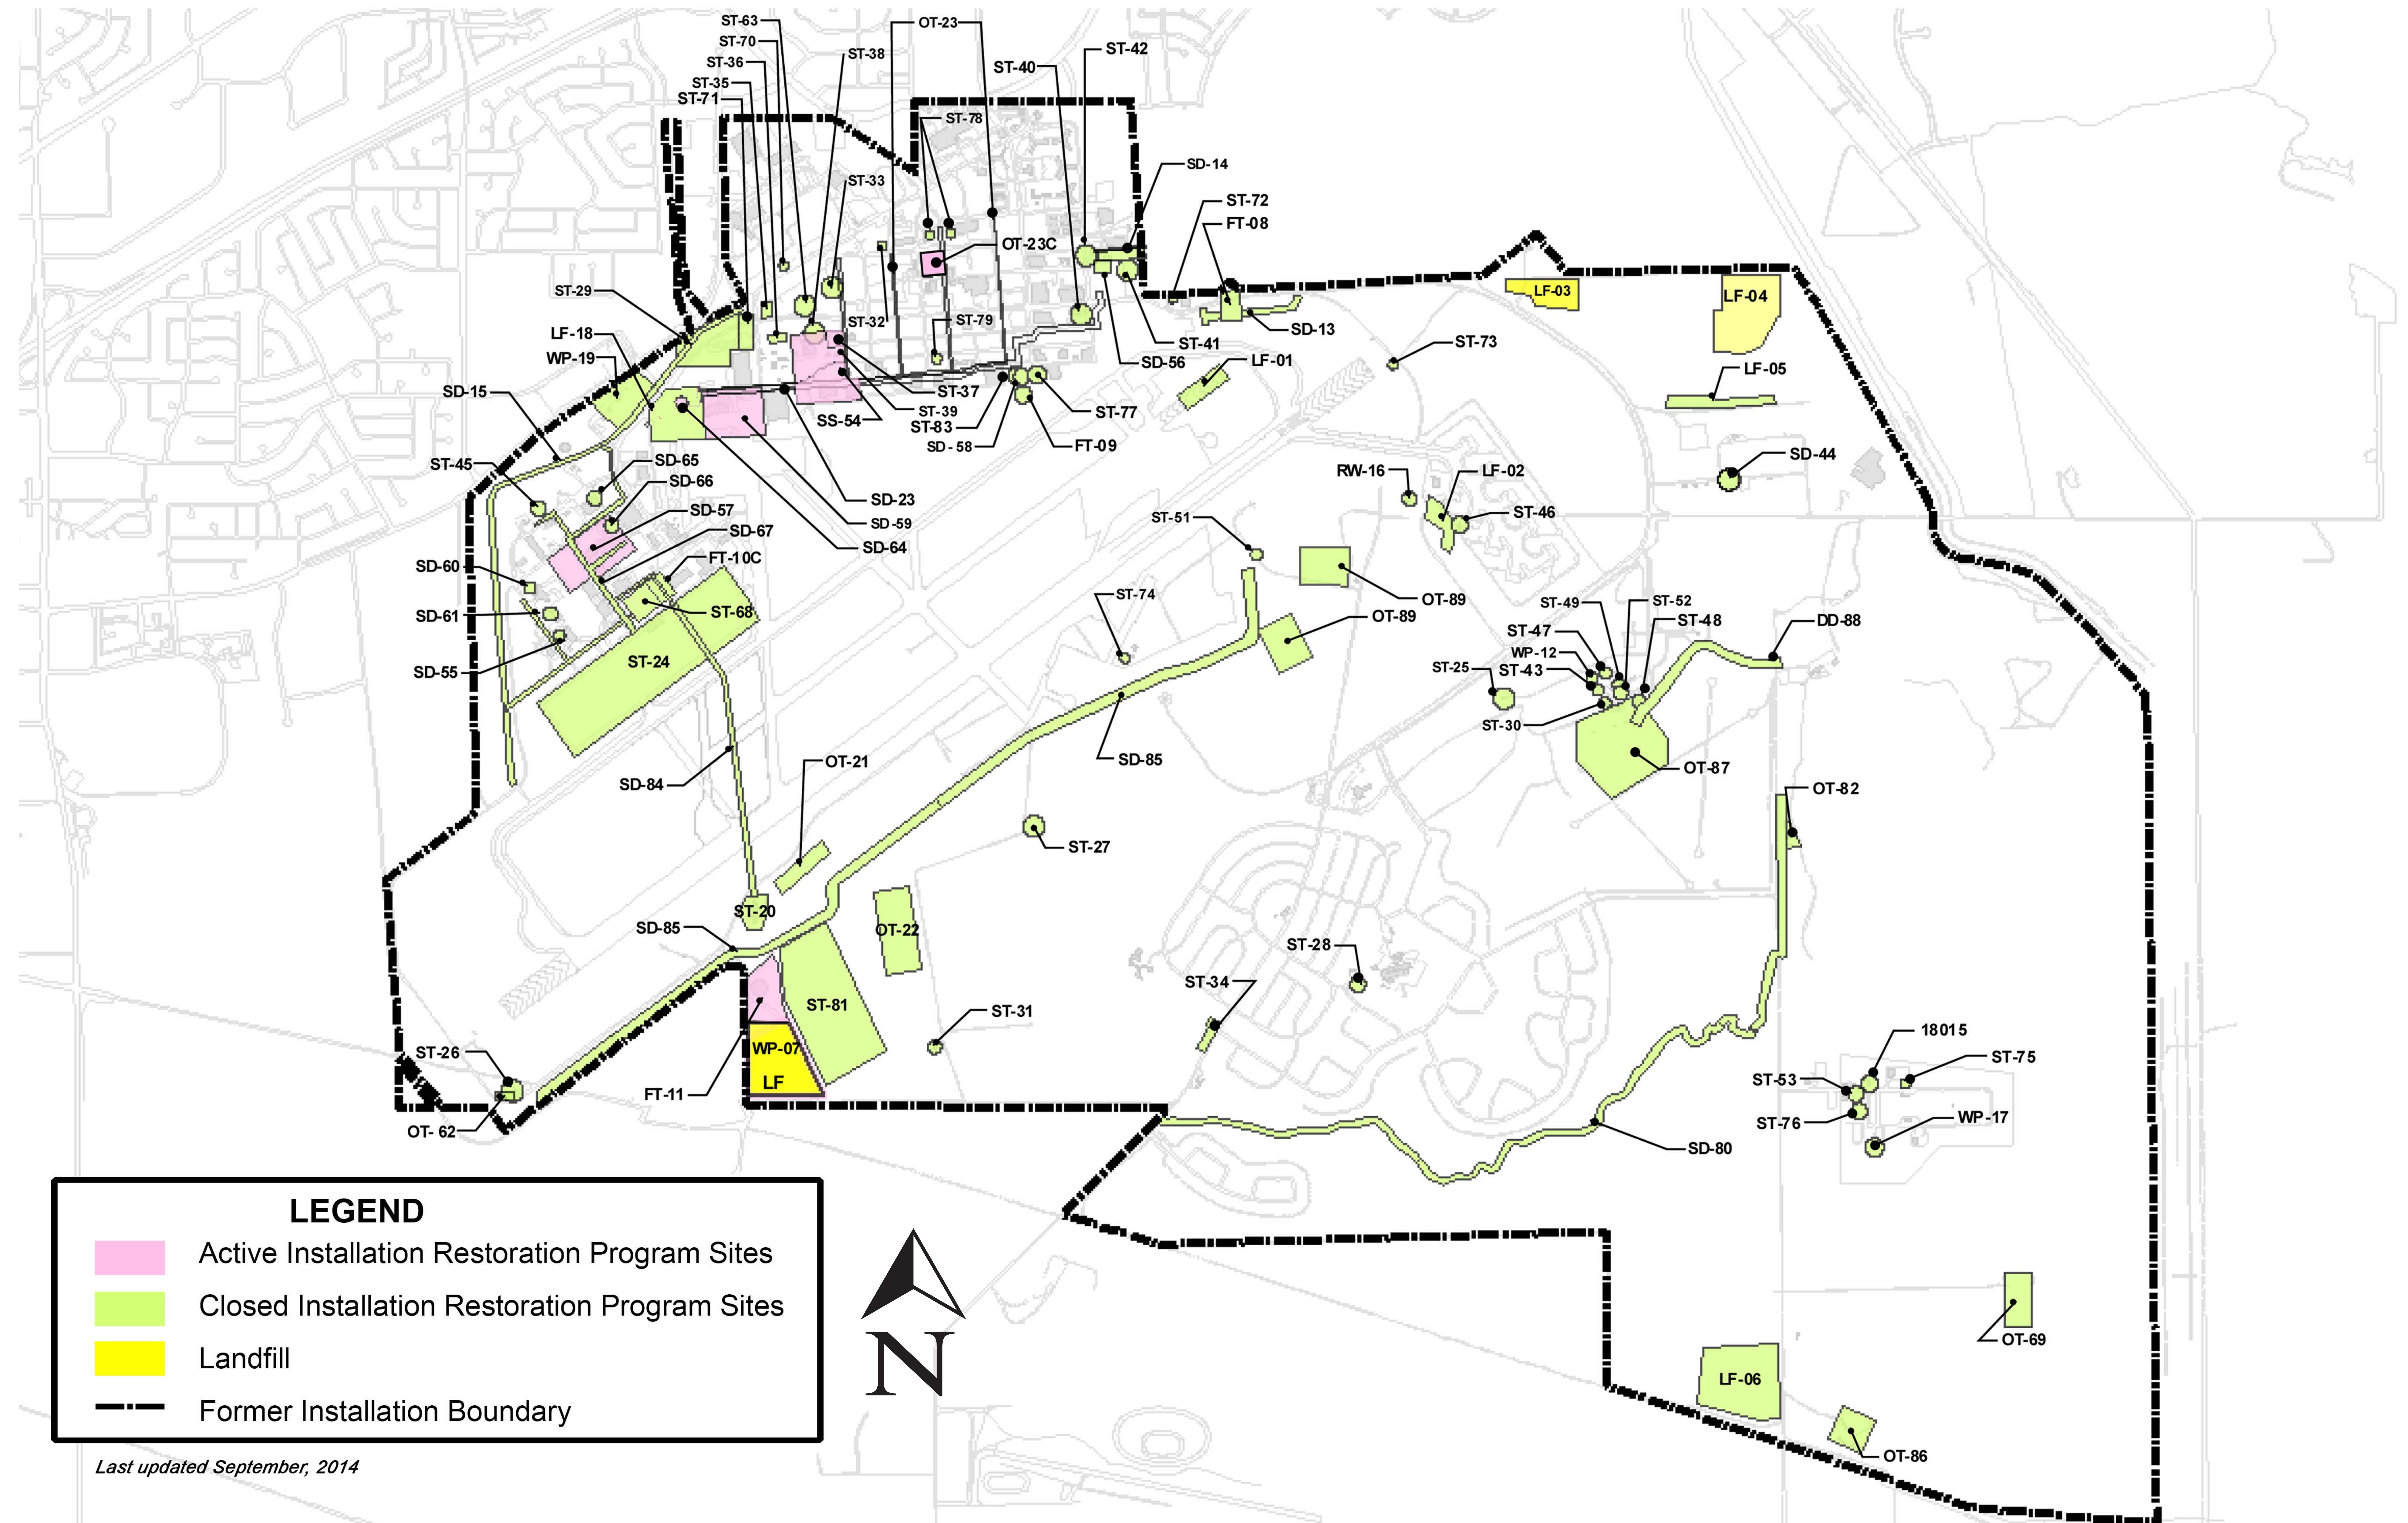

# Soil Cleanup at Former Mather AFB

## LEGEND

- Active Installation Restoration Program Sites
- Closed Installation Restoration Program Sites
- Landfill
- Former Installation Boundary

Last updated September, 2014